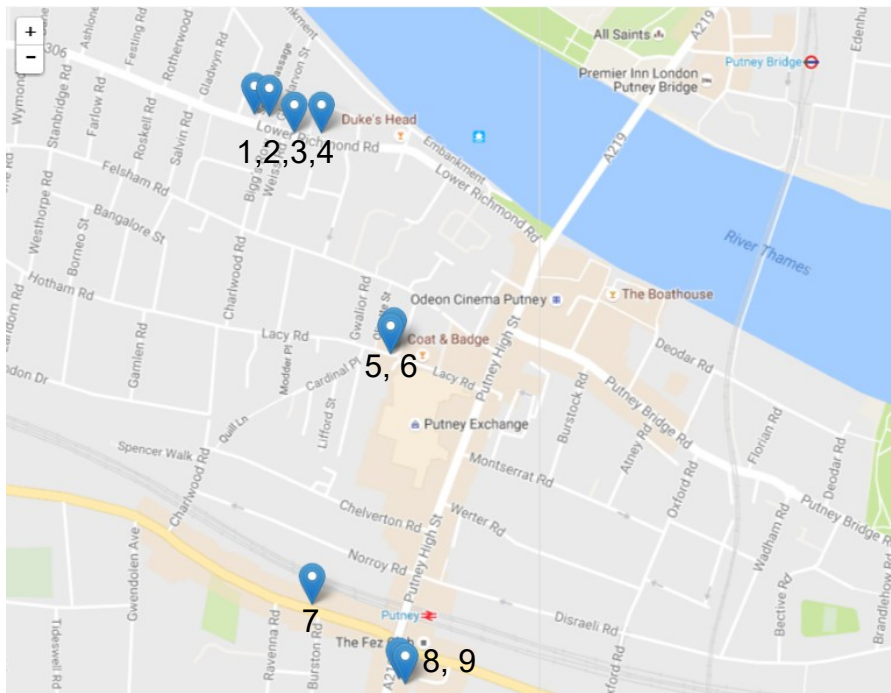

1. Putney

1. Smugglers Café - **10% discount**
2. Victoria Grill - **20% discount**
3. City Paws Club - **10% discount**
4. The Magnolia Room - **10% discount**
5. Jerusalem Costumes - **10% discount**
6. The Sewing Rooms - **10% discount**
7. Pied Piper of Putney - **10% discount**
8. What a Chicken – **10% discount**
9. Humberts Dry Cleaners - **10% discount**

2. Wandsworth High Street

1. Shardana - **15% discount**
2. Westwood & White - **20% discount**
3. The Wandle Trail - **10% discount**
4. Mansons Pharmacy - **10% discount**
5. Oregano Leaf - **15% discount**

4. Balham & Tooting Bec

1. The Nightingale Patisserie & Café - **10% discount**
2. Du Cane Dry Cleaners - **10% discount**
3. Robbie's Photographic - **10% discount**
4. Glamorous Pud Café - **10% discount**
5. Ploys Thai Café - **10% discount**
6. The Imperial Durbar - **10% discount**
7. Usmania Grill - **10% discount**

These are just some of the places local to your Borough where you can use your card. Remember you can use it across all the participating Boroughs. Don't forget to choose your gift voucher as well including tea and cake for two, flowers, breakfast hampers and more. Every volunteer that joins can get a voucher.