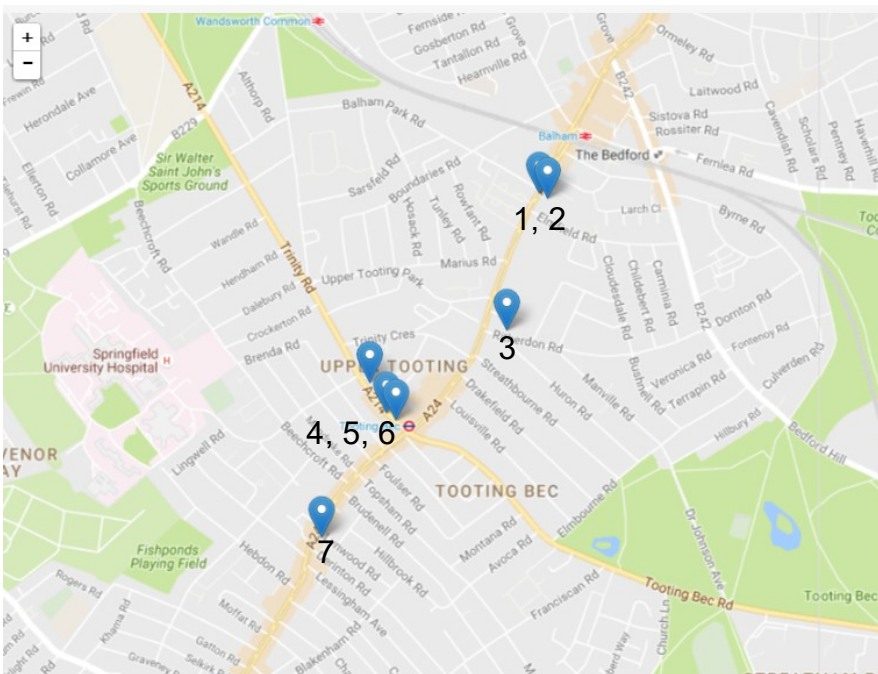

1. Putney

1. Smugglers Café - **10% discount**
2. Victoria Grill - **20% discount**
3. City Paws Club - **10% discount**
4. The Magnolia Room - **10% discount**
5. Jerusalem Costumes - **10% discount**
6. The Sewing Rooms - **10% discount**
7. Pied Piper of Putney - **10% discount**
8. What a Chicken – **10% discount**
9. Humberts Dry Cleaners - **10% discount**

2. Wandsworth High Street

1. Shardana - **15% discount**
2. Westwood & White - **20% discount**
3. The Wandle Trail - **10% discount**
4. Mansons Pharmacy - **10% discount**
5. Oregano Leaf - **15% discount**

3. Clapham Junction

1. Pizza Hot Line - **10% discount**
2. Rose n Berry - **10% discount**
3. Partridges - **15% discount**
4. Shoe Repairs by Noel - **10% discount**
5. Image Dry Cleaners - **10% discount**
6. Golden Pie - **10% discount**
7. Sainsbury's Fish n Chips - **10% discount**

4. Balham & Tooting Bec

1. The Nightingale Patisserie & Café - **10% discount**
2. Du Cane Dry Cleaners - **10% discount**
3. Robbie's Photographic - **10% discount**
4. Glamorous Pud Café - **10% discount**
5. Ploys Thai Café - **10% discount**
6. The Imperial Durbar - **10% discount**
7. Usmania Grill - **10% discount**